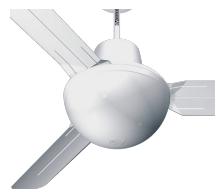

Pre & Post Vendita: fax +39 02 90699302

Email prevendita: prevendita@vortice-italy.com

Technical Data Sheet

CODE 61733

NORDIK EVOLUTION R 120/48" ORO BIANCO

Reversible ceiling fans

DESCRIPTION

- Nominal diameter of blades 1200 mm
- Top and bottom motor covers moulded from heat-resistant and UV-resistant thermoplastic resin (ABS), "metal looking" mirror finish, colour WHITE GOLD.
- Wiring connections at end of ceiling rod concealed by domes moulded from impact- and UV-resistant thermoplastic resin (PP).
- Single phase start capacitor motor with external rotor, and shaft turning in ball bearings. Direction of rotation reversible.
- Maximum air flow 13810 m3/h
- 3 galvanized sheet steel blades powder coated with scratch-resistant polyester, colour WHITE GOLD.
- Steel ceiling rod with scratch-resistant polyester powder coated finish, colour WHITE GOLD, length 375 mm.
- Bag of accessories containing nuts and bolts required for assembly of blades, ceiling hook and rubber anti-vibration washer.
- Possibility of automatic adjustment up to 16 fans simultaneously, in relation to the differential measured by two temperature sensors (VORT DELTA T optional).
- Factory-prepared to accept 2 specific optional light kits:
 - ? with lamp rated 105 W max, E27 screw fitting
 - ? with 2x15 W max energy saving lamp, E27 screw fitting (mandatory in EU).
- Speed selectable by way of control units or Telenordik 5TR remote control (optional)

Code 12803

SCNR5 UNIF.X NK SOFFITTO

Code 12955

SCRR5
Code 12963

SCRR/M
Code 12965

VORT DELTA T
Code 13039

**EVOLUTION
LIGHT KIT ES**
Code 22414

**KIT
SCBRR5/5L/M**
Code 22489