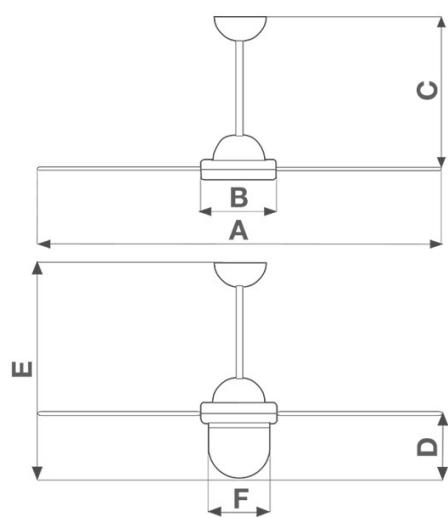

DIMENSIONS

Size A (mm)	∅
	1218
Size B (mm)	∅ 230
Size C (mm)	495

con DECOR LIGHT KIT

PER INFORMAZIONI:

Servizio al Cliente: tel +39 02 90699395 premendo 1 dopo messaggio registrato (consulenza su prodotti e impianti)

Pre & Post Vendita: fax +39 02 90699302

Email prevendita: prevendita@vortice-italy.com

Technical Data Sheet

CODE 61260

NORDIK 1S 120/48 SENZA GR.COM.

Ceiling fans with or without light

DESCRIPTION

- Top and bottom motor covers moulded from heat-resistant and UV-resistant thermoplastic resin (ABS), colour white
- Wiring connections at end of ceiling rod concealed by domes moulded from impact- and UV-resistant PP, colour white.
- Nominal diameter of blades 1200 mm.
- Single phase start capacitor motor with external rotor, and shaft turning in ball bearings.
- Maximum air flow: 11,820 m³/h.
- 3 galvanized sheet steel blades powder coated with scratch-resistant polyester, colour white
- Steel ceiling rod with polyester powder coated finish, colour white, length 375 mm
- Bag of accessories containing nuts and bolts required for assembly of blades, ceiling hook and rubber anti-vibration washer.
- Speed selectable by way of control units or Telenordik 5T remote control (optional)