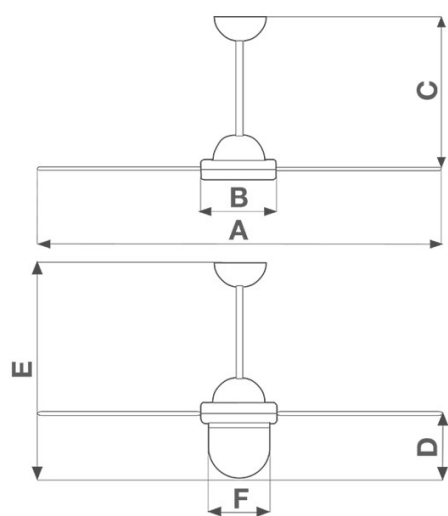

DIMENSIONS

Size A (mm)	∅
	1218
Size B (mm)	∅ 230
Size C (mm)	495

con DECOR LIGHT KIT

PER INFORMAZIONI:

Servizio al Cliente: tel +39 02 90699395 premendo 1 dopo messaggio registrato (consulenza su prodotti e impianti)

Pre & Post Vendita: fax +39 02 90699302

Email prevendita: prevendita@vortice-italy.com

Technical Data Sheet

CODE 61260

NORDIK 1S 120/48 SENZA GR.COM.

Ceiling fans with or without light

DESCRIPTION

- Top and bottom motor covers moulded from heat-resistant and UV-resistant thermoplastic resin (ABS), colour white
- Wiring connections at end of ceiling rod concealed by domes moulded from impact- and UV-resistant PP, colour white.
- Nominal diameter of blades 1200 mm.
- Single phase start capacitor motor with external rotor, and shaft turning in ball bearings.
- Maximum air flow: 11,820 m³/h.
- 3 galvanized sheet steel blades powder coated with scratch-resistant polyester, colour white
- Steel ceiling rod with polyester powder coated finish, colour white, length 375 mm
- Bag of accessories containing nuts and bolts required for assembly of blades, ceiling hook and rubber anti-vibration washer.
- Speed selectable by way of control units or Telenordik 5T remote control (optional)