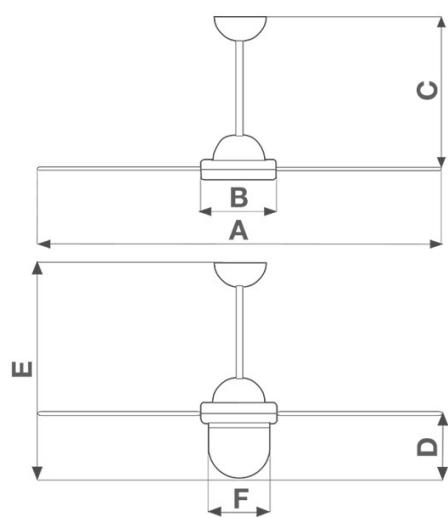

DIMENSIONS

Size A (mm)	∅ 914
Size B (mm)	∅ 230
Size C (mm)	495

con DECOR LIGHT KIT

PER INFORMAZIONI:

Servizio al Cliente: tel +39 02 90699395 premendo 1 dopo messaggio registrato (consulenza su prodotti e impianti)

Pre & Post Vendita: fax +39 02 90699302

Email prevendita: prevendita@vortice-italy.com

Technical Data Sheet

CODE 61160

NORDIK 1S 90/36 SENZA GR.COM.

Ceiling fans with or without light

DESCRIPTION

- Top and bottom motor covers moulded from heat-resistant and UV-resistant thermoplastic resin (ABS), colour white
- Wiring connections at end of ceiling rod concealed by domes moulded from impact- and UV-resistant PP, colour white.
- Nominal diameter of blades 900 mm.
- Single phase start capacitor motor with external rotor, and shaft turning in ball bearings.
- Maximum air flow: 8,730 m³/h.
- 3 galvanized sheet steel blades powder coated with scratch-resistant polyester, colour white
- Steel ceiling rod with polyester powder coated finish, colour white, length 375 mm
- Bag of accessories containing nuts and bolts required for assembly of blades, ceiling hook and rubber anti-vibration washer.
- Speed selectable by way of control units or Telenordik 5T remote control (optional)