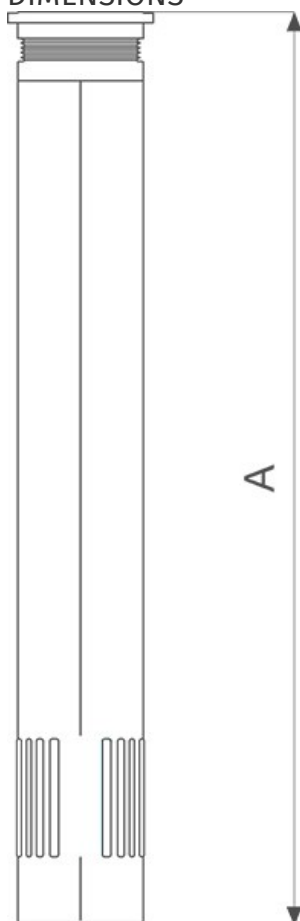

Technical Data Sheet

CODE 21051

KIT SISTEMA SOSPENSIONE 665-BIANCO

Reversible ceiling fans

Certifications

DIMENSIONS

Size A (mm)

775

Technical Data Sheet

CODE 21051

KIT SISTEMA SOSPENSIONE 665-BIANCO

Reversible ceiling fans

DESCRIPTION

Kit including:

- Cup and ceiling rod casing (integrating the electronics control) made of white thermoplastic resin (Polycarbonate).
- Rod made of electrogalvanized steel, length 665 mm.
- Safety cable to prevent any risk of fall in case of improper installation.