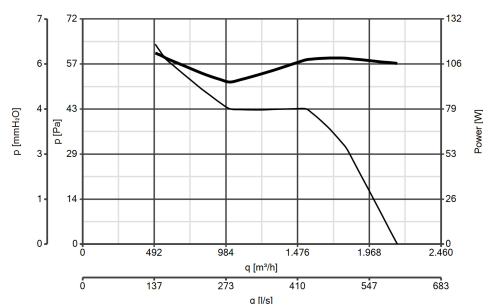

Technical Data Sheet

CODE 42210

MPC-E 304 M

Medium-pressure long cased axial fans

DESCRIPTION

- Nominal diameter 300 mm
- 2 rolled steel flange sections, welded, phosphated and polyester powder coated in practical grey colour with hammered effect finish, guaranteeing long-term resistance to atmospheric agents.
- 1 speed single phase AC motor with shaft turning in double shielded ball bearings, insulation class F.
- Maximum air flow: 2,160 m³/h.
- Impeller with 6 wing profile blades, dynamically balanced (UNI ISO 1940 – Balancing class 6.3), optimized to deliver maximum performance and low noise levels, moulded from filled polypropylene for superior dimensional stability and resistance to atmospheric agents, and keyed to a diecast aluminium hub.
- Vortice speed controller.

CURVES

ACCESSORIES

MPC RA 300
(RACCORDO FLESSIBILE)
Code 22517

MPC SU 300
(SUPPORTO)
Code 22532

PER INFORMAZIONI:

Servizio al Cliente: tel +39 02 90699395 premendo 1 dopo messaggio registrato (consulenza su prodotti e impianti)

Pre & Post Vendita: fax +39 02 90699302

Email prevendita: prevendita@vortice-italy.com