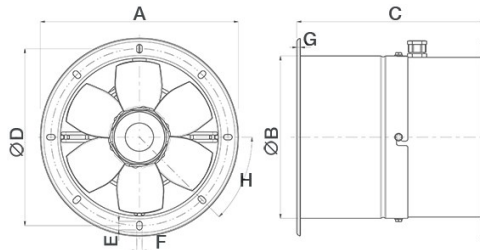

Technical Data Sheet

CODE 42210

MPC-E 304 M

Medium-pressure long cased axial fans

Certifications

TECHNICAL AND PERFORMANCE DATA

Absorbed Current max (A)	0,50	Number of Poles	4
Absorbed Power max (W)	110	Voltage (V)	230
Frequency (Hz)	50	Weight (Kg)	10,2
Insulation Class	I°	Delivery max (l/s)	600
IP	X4	Delivery max (m³/h)	2160
Max ambient temperature for continuous operation (°C)	70	Pressure max (mmH2O)	10,1
Min ambient temperature for continuous operation (°C)	-25	Pressure max (Pa)	99
Motor IP protection	55	RPM	1390
Nominal Diameter (mm)	300	Sound power level Lw [dB(A)]	55,3
Number of Phases (Ph)	1	Sound Pressure level Lp [dB (A)] 3m	34,8

DIMENSIONS

Size A (mm)	∅ 393
Size B (mm)	∅ 316
Size C (mm)	330
Size D (mm)	∅ 366
Size E (mm)	14
Size F (mm)	9
Size G (mm)	4
Size H (mm)	45°

PER INFORMAZIONI:

Servizio al Cliente: tel +39 02 90699395 premendo 1 dopo messaggio registrato (consulenza su prodotti e impianti)

Pre & Post Vendita: fax +39 02 90699302

Email prevendita: prevendita@vortice-italy.com

Technical Data Sheet

CODE 42210

MPC-E 304 M

Medium-pressure long cased axial fans

DESCRIPTION

- Nominal diameter 300 mm
- 2 rolled steel flange sections, welded, phosphated and polyester powder coated in practical grey colour with hammered effect finish, guaranteeing long-term resistance to atmospheric agents.
- 1 speed single phase AC motor with shaft turning in double shielded ball bearings, insulation class F.
- Maximum air flow: 2,160 m³/h.
- Impeller with 6 wing profile blades, dynamically balanced (UNI ISO 1940 – Balancing class 6.3), optimized to deliver maximum performance and low noise levels, moulded from filled polypropylene for superior dimensional stability and resistance to atmospheric agents, and keyed to a diecast aluminium hub.
- Vortice speed controller.