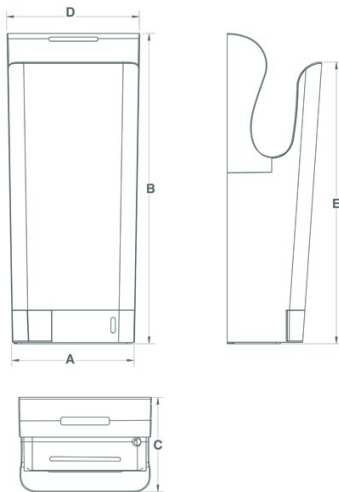

Technical Data Sheet

CODE 70908

VORT SUPER DRY UV G

Airblade hand dryers designed for installation in commercial and public areas

Certifications

TECHNICAL AND PERFORMANCE DATA

Frequency (Hz)	50-60	Voltage (V)	220-240
Insulation Class	I°	Weight (Kg)	11
IP	24	Power setting 1 (W)	1650
Motor Power (W)	700	Power setting 2 (W)	2050
Operating Temperature (°C)	40	Sound pressure level Lp [dB (A)] 1m	76
		Velocità aria (km/h)	342

DIMENSIONS

Size A (mm)	278
Size B (mm)	705
Size C (mm)	215
Size D (mm)	300
Size E (mm)	638

PER INFORMAZIONI:

Servizio al Cliente: tel +39 02 90699395 premendo 1 dopo messaggio registrato (consulenza su prodotti e impianti)