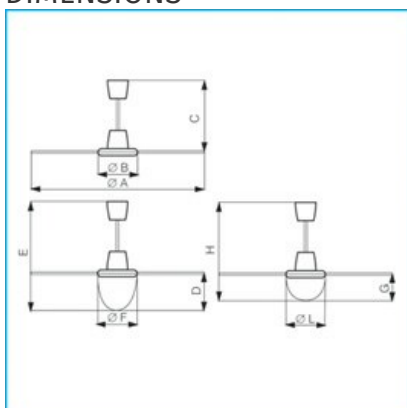

DIMENSIONS

Etichetta Energetica	NO
Size A (mm)	980
Size B (mm)	298
Size C (mm)	495
Size D (mm)	229
Size E (mm)	724
Size F (mm)	291
Size G (mm)	145
Size H (mm)	640
Size L (mm)	291

PER INFORMAZIONI:

Servizio al Cliente: tel +39 02 90699395 premendo 1 dopo messaggio registrato (consulenza su prodotti e impianti)

Pre & Post Vendita: fax +39 02 90699302

Email prevendita: prevendita@vortice-italy.com

Technical Data Sheet

CODE 61756

NORDIK EVOLUTION R 120/48" NERO

Reversible ceiling fans

DESCRIPTION

- Nominal diameter of blades 1200 mm
- Top and bottom motor covers moulded from heat-resistant and UV-resistant thermoplastic resin (ABS), colour black.
- Wiring connections at end of ceiling rod concealed by domes moulded from impact- and UV-resistant thermoplastic resin (PP).
- Single phase start capacitor motor with external rotor, and shaft turning in ball bearings. Direction of rotation reversible.
- Maximum air flow 13810 m³/h
- 3 sheet steel blades powder coated with scratch-resistant polyester, colour black.
- Steel ceiling rod with scratch-resistant polyester powder coated finish, colour black, length 375 mm.
- Bag of accessories containing nuts and bolts required for assembly of blades, ceiling hook and rubber anti-vibration washer.
- Factory-prepared to accept 2 specific optional light kits:
 - with lamp rated 105 W max, E27 screw fitting
 - with 2x15 W max energy saving lamp, E27 screw fitting (mandatory in EU).
- Speed selectable by way of control units or Telenordik 5TR remote control (optional)