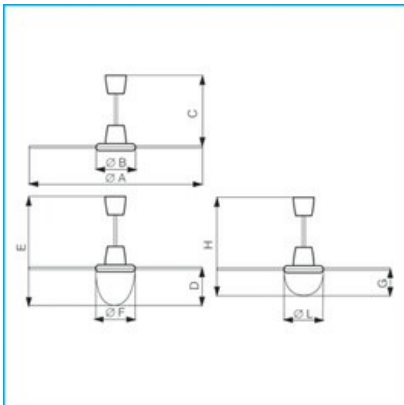

DIMENSIONS

Etichetta Energetica	NO
Size A (mm)	980
Size B (mm)	298
Size C (mm)	495
Size D (mm)	229
Size E (mm)	724
Size F (mm)	291
Size G (mm)	145
Size H (mm)	640
Size L (mm)	291

PER INFORMAZIONI:

Servizio al Cliente: tel +39 02 90699395 premendo 1 dopo messaggio registrato (consulenza su prodotti e impianti)

Pre & Post Vendita: fax +39 02 90699302

Email prevendita: prevendita@vortice-italy.com

Technical Data Sheet

CODE 61756

NORDIK EVOLUTION R 120/48" NERO

Reversible ceiling fans

DESCRIPTION

- Nominal diameter of blades 1200 mm
- Top and bottom motor covers moulded from heat-resistant and UV-resistant thermoplastic resin (ABS), colour black.
- Wiring connections at end of ceiling rod concealed by domes moulded from impact- and UV-resistant thermoplastic resin (PP).
- Single phase start capacitor motor with external rotor, and shaft turning in ball bearings. Direction of rotation reversible.
- Maximum air flow 13810 m³/h
- 3 galvanized sheet steel blades powder coated with scratch-resistant polyester, colour black.
- Steel ceiling rod with scratch-resistant polyester powder coated finish, colour black, length 375 mm.
- Bag of accessories containing nuts and bolts required for assembly of blades, ceiling hook and rubber anti-vibration washer.
- Factory-prepared to accept 2 specific optional light kits:
 - with lamp rated 105 W max, E27 screw fitting
 - with 2x15 W max energy saving lamp, E27 screw fitting (mandatory in EU).
- Speed selectable by way of control units or Telenordik 5TR remote control (optional)