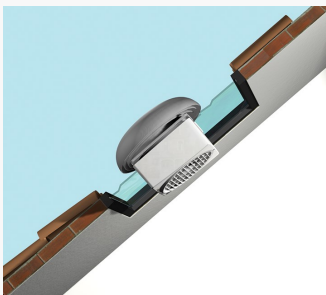

Interested?

If you are interested in this product, contact us or locate your nearest Vortice dealer.

[CONTACT US](#)

Documentation

You can see all the documentation relating to this product: price list, information booklet and wiring diagram.

[DOCUMENTATION](#)

[»](#)

Accessories

Discover accessories related to the product

KIT TE 150/6" (TORRETTA)

• Roof cowl/wind baffle kit.

[Go to data sheet](#) [d](#)